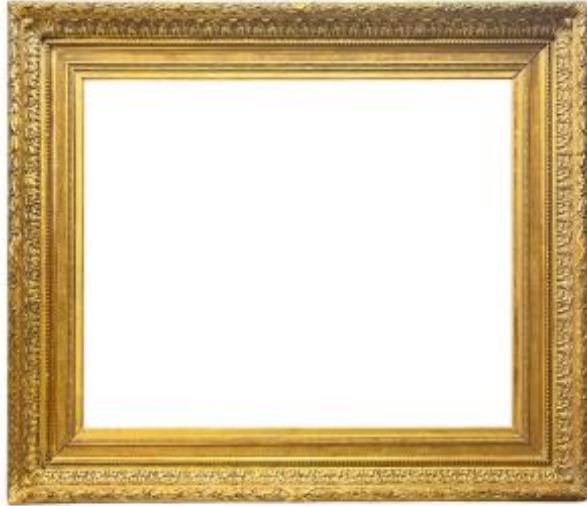

Barbizon 19th Century Frame - 121.8 X 105.3 Cm - Ref. Pc0704m2

3 000 EUR

Period : 19th century

Condition : Bon état

Material : Stucco

Description

Wooden frame and "Barbizon" gilded stucco.
Friezes of laurels, acanthus leaves, pearls,
sandblasted, rais-de-coeurs. 19th century. -
Provenance: Amedeo Montanari Collection.Sight
dimensions: 97.2 x 72.2 cmExternal dimensions:
121.8 x 105.3 cmRebate dimensions: 121.8 x
105.3 cmMoulding width: 15.7 cmThickness:
15.7 cmRebate width: 10.5 cm