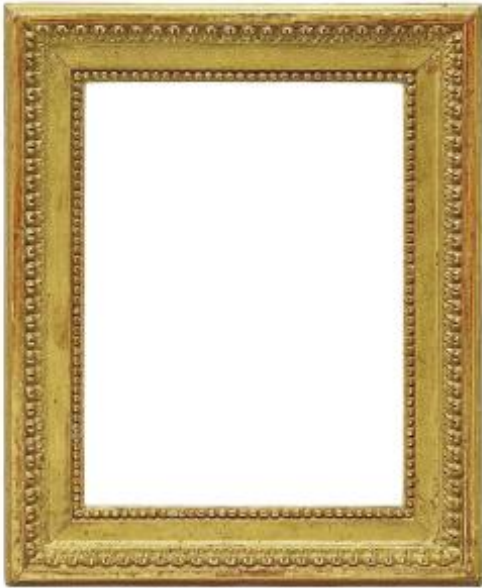

Louis XVI Period Frame - 18.4 X 13.7 Cm - Ref. Pc0687m2

1 700 EUR

Period : 16th century

Condition : Bon état

Material : Gilted wood

Description

Gilded wood frame. Rais-de-coeurs and pearls. -
Provenance: Amedeo Montanari Collection.Sight
dimensions: 17.3 x 12.9 cmExternal dimensions:
24.1 x 19.4 cmRebate dimensions: 18.4 x 13.7
cmMoulding width: 3.3 cmThickness: 1.7
cmRebate width: 0.6 cm