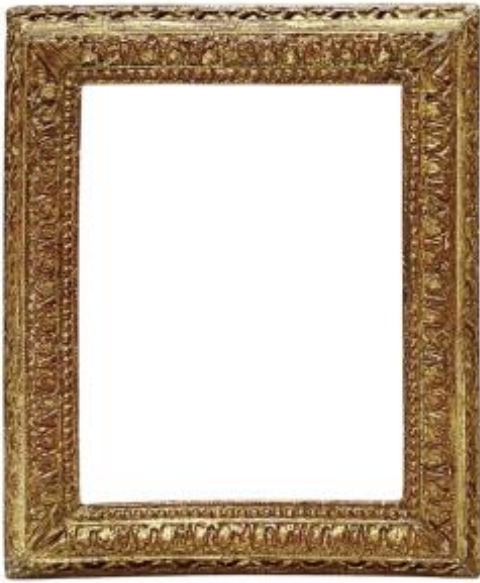

Louis XIII Period Frame - 17.6 X 13.6 Cm - Ref. Pc0684m2

2 000 EUR

Period : 17th century

Condition : Bon état

Material : Gilted wood

Description

Gilded wood frame. Acanthus and pearls on the view. Louis XIII period. - Provenance: Amedeo Montanari Collection. Dimensions at sight: 16.4 x 12.5 cm External dimensions: 23 x 19.1 cm Dimensions at rabbet: 17.6 x 13.6 cm Moulding width: 3.4 cm Thickness: 2.1 cm Rabbet width: 0.6 cm