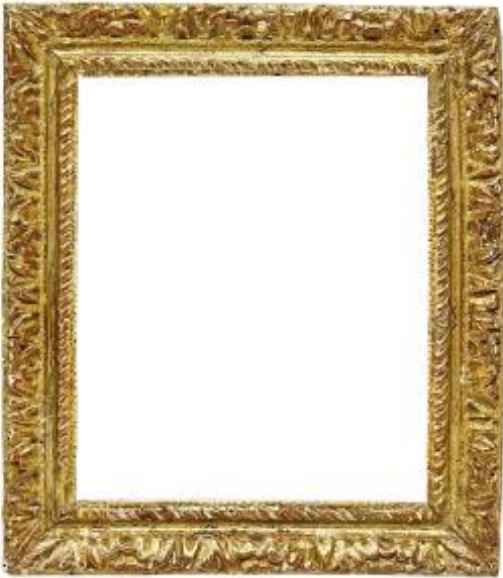

Louis XIII Period Frame - 18 X 14.1 Cm - Ref. Pc0682m2

1 800 EUR

Period : 17th century

Condition : Bon état

Material : Gilted wood

Description

Gilded wood frame. Twisted view and acanthus leaves. Louis XIII period. Chips. - Provenance: Amedeo Montanari Collection. Sight dimensions: 17.1 x 13.3 cm External dimensions: 22.7 x 18.9 cm Rebate dimensions: 18 x 14.1 cm Moulding width: 2.8 cm Thickness: 1.6 cm Rebate width: 0.4 cm