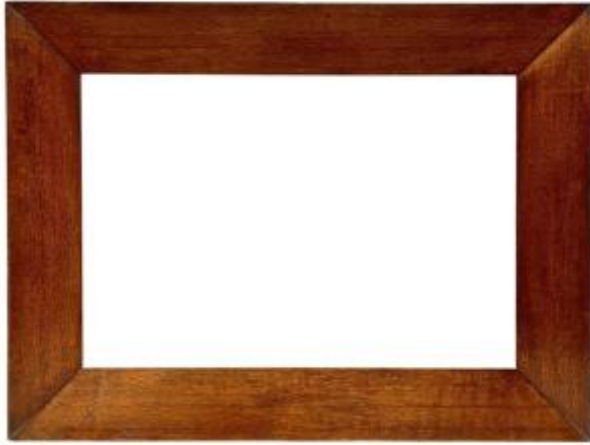

Oak Slope Frame - 42.5 X 62.5 Cm - Ref. Pc0589m2

800 EUR

Period : 20th century

Condition : Bon état

Material : Solid wood

Description

Moulded solid wood frame. Sloping. 20th century. - Provenance: Amedeo Montanari Collection. Sight dimensions: 40.5 x 60.5 cm Exterior dimensions: 59.5 x 79.5 cm Rebate dimensions: 42.5 x 62.5 cm Moulding width: 9.5 cm Thickness: 3.5 cm Rebate width: 1 cm