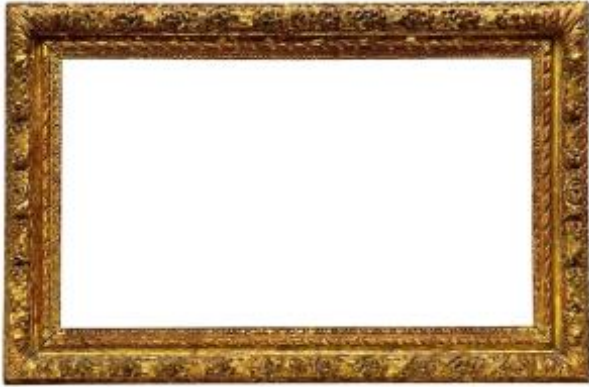

Louis XIII Period Frame - 36.8 X 64.3 Cm - Ref. Pc0588m2

5 000 EUR

Period : 17th century

Condition : Bon état

Material : Gilted wood

Description

Gilded wood frame. Tore of laurels centered on roses. Twisted ribbon. Louis XIII period. -
Provenance: Amedeo Montanari Collection. Sight dimensions: 35 x 62.5 cm Outer dimensions: 50 x 77.5 cm Rebate dimensions: 36.8 x 64.3 cm Moulding width: 7.5 cm Thickness: 4 cm Rebate width: 1 cm