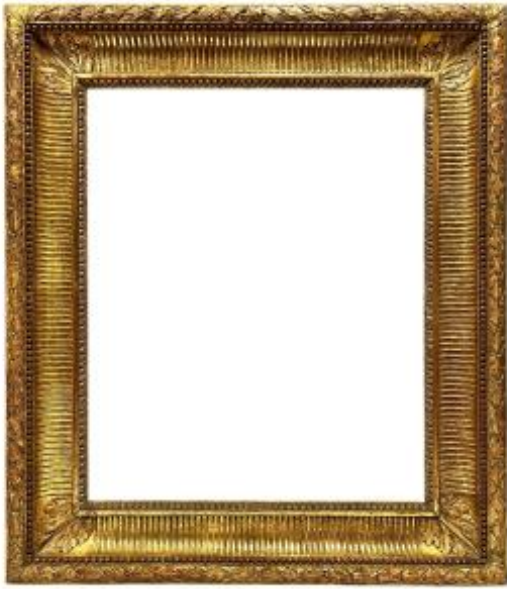

Louis XVI Period Channel Frame - 60.5 X 50.8 Cm - Ref. Pc0587m2

3 200 EUR

Period : 18th century

Condition : Bon état

Material : Gilted wood

Description

Gilded wood frame. Tore of laurels, canaus, acanthus and rais-de-coeur. Louis XVI period. -
Provenance: Amedeo Montanari
Collection. Dimensions at sight: 58.5 x 47 cm
External dimensions: 81 x 70 cm
Dimensions at rabbet: 60.5 x 50.8 cm
Moulding width: 11.5 cm
Thickness: 5 cm
Rabbet width: 1.2 cm