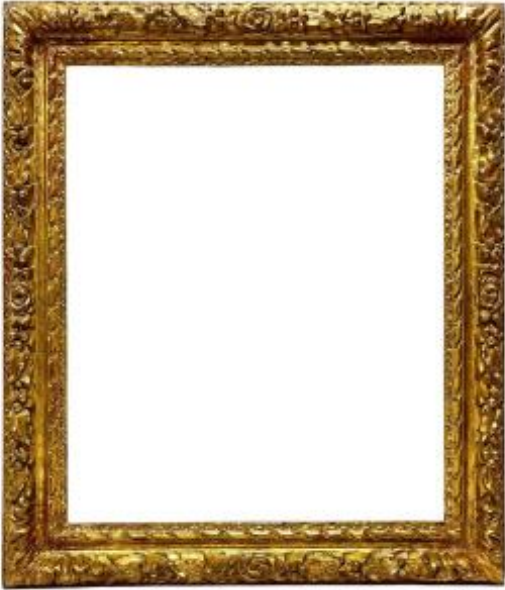

Louis XVIII Period Frame - 60.8 X 51 Cm - Ref. Pc0571m2

4 000 EUR

Period : 17th century

Condition : Bon état

Material : Gilted wood

Description

Gilded wood frame with laurels and roses in the center. Louis XIII period. - Provenance: Amedeo Montanari Collection. Dimensions at sight: 58.5 x 48 cm External dimensions: 75 x 64.5 cm Dimensions at rabbet: 60.8 x 51 cm Moulding width: 8 cm Thickness: 4 cm Rabbet width: 1.5 cm