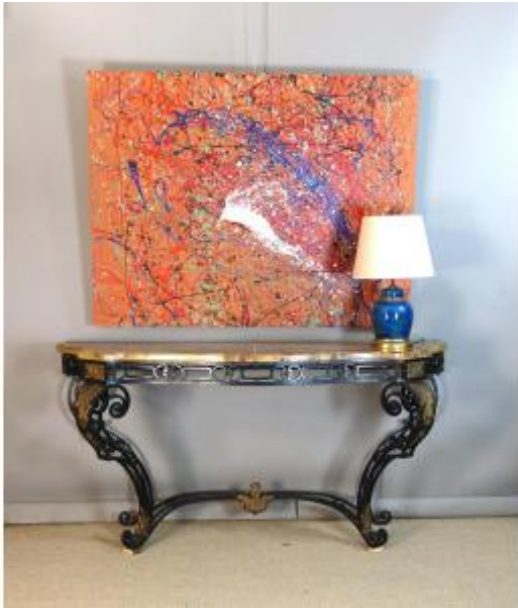

Large Wrought-iron Console

3 800 EUR

Period : 20th century

Condition : Bon état

Material : Wrought iron

Length : 1,81m

Height : 0,88m

Depth : 0,63m

Description

Large console in the Transition Louis XV-Louis XVI style in wrought iron with black patina and gilding. This console with openwork belt rests on cambered legs decorated with gilded foliage joined by a strut. Repaired brocatelle marble top. 20th century. DIMENSIONS: 1.81m long, 0.63m deep and 0.88m high. Delivery on request.