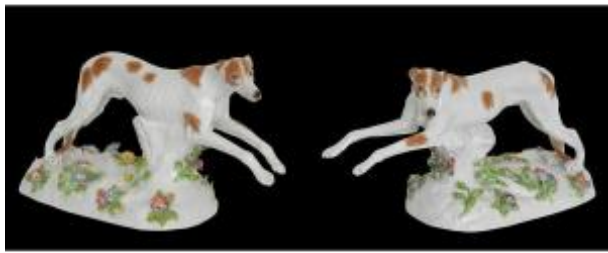

Pair Of Porcelain Statuettes By Samson Representing Two English Greyhounds.

1 100 EUR

Period : 19th century

Condition : Bon état

Material : Porcelain

Width : 30

Height : 17

Depth : 11

Description

Pair of porcelain statuettes by Samson representing two English greyhounds running on a base decorated with many colorful flowers. English greyhounds running on a pedestal decorated with many colorful flowers. The dogs are supported by a tree trunk. The figurines are remarkably well modeled, with a wealth of detail, particularly the figurines are in excellent condition, despite some light scratches on the leaves and flowers. After the Meissen model by Johann Joachim Kändler (Model 1124) XIXth century Dimensions: H 17 W 30 D 11 cm