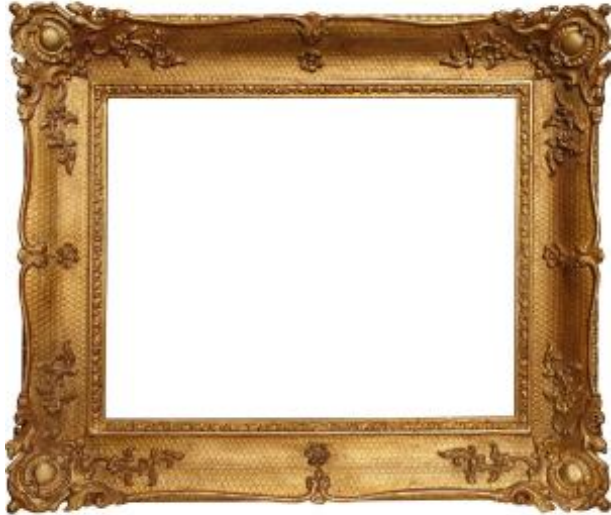

Louis XV Style Frame - 42 X 33,3 Cm - Ref. 981

600 EUR

Period : 20th century

Condition : Bon état

Material : Stucco

Description

Louis XV style wood and stucco frame decorated with medallions and scrolls of acanthus and flowers on a chainmail background. Dimensions at sight: 40.4 x 31.5 cm External dimensions: 56.7 x 47.7 cm Dimensions to rabbet: 42 x 33.3 cm Moulding width: 8.5 cm Thickness: 5.5 cm Rabbet width: 0.9 cm