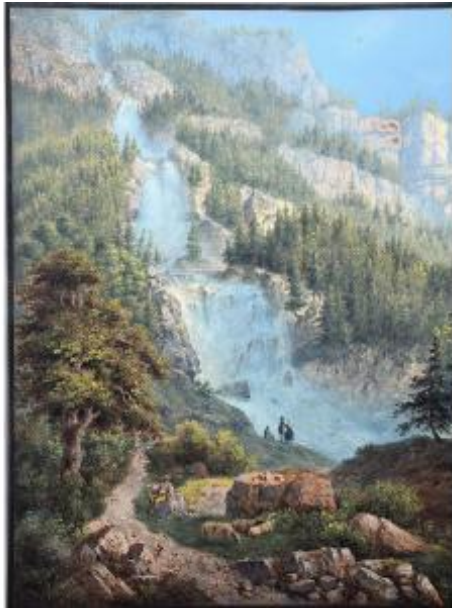

Arnold Jenny 1831 -1881. Giessbach Falls, Near Lake Brienz, Circa 1860.

650 EUR

Signature : Arnold Jenny 1831 1881.

Period : 19th century

Condition : Très bon état

Material : Gouache

Description

Arnold Jenny 1831 - 1881. The Giessbach Falls, near Lake Brienz. Gouache on paper, circa 1860. Very good condition. 47.5 x 35.7 cm.