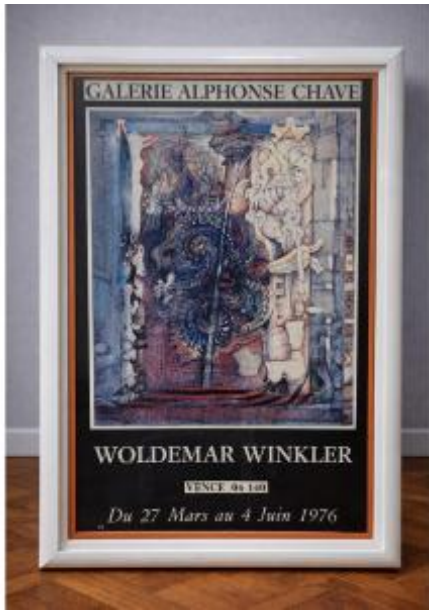

## Woldemar Winkler Exhibition Poster - Galerie Alphonse Chave - Vence 1976 - Framed

100 EUR

Signature : Artiste : Woldemar Winkler  
Galerie : Galerie Alphonse Chave - Vence

Period : 20th century

Condition : Bon état

Material : Paper

Width : 61

Height : 81

### Description

Exhibition poster Woldemar Winkler - Galerie Alphonse Chave - Vence 1976 - framed  
Antique exhibition poster by artist Woldemar Winkler, produced for the Galerie Alphonse Chave in Vence, for an exhibition from March 27 to June 4, 1976. Poster featuring a reproduction of a work in the surrealist/fantasy style, typical of the artist's work. The poster is presented in a modern frame with passe-partout, ready to hang. Features Artist : Woldemar Winkler  
Gallery : Galerie Alphonse Chave - Vence  
Date : 1976  
Type : exhibition poster  
Dimensions with frame : approx. 81 × 61 cm  
Frame: white painted wood  
Condition: good overall condition, light normal wear  
Interesting decorative item for modern art lover or exhibition poster collector.