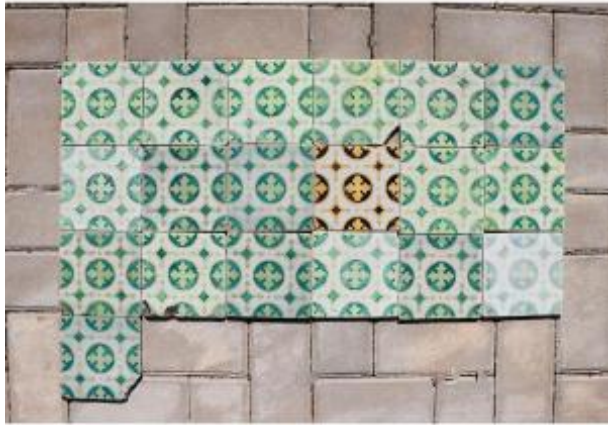

Late 19th Century Dark And Light Green Set Of Nineteen Tiles, Portuguese

1 260 EUR

Period : 19th century

Condition : En l'etat

Material : Earthenware

Description

Circa: 19th Century. Country: Portugal. Material: Earthenware, Tin-glazed pottery. Item condition: Some chips and some imperfections along the tiles, some crazing, some stains. Age weathered surfaces. Condition is appropriate for age and use. See photos for complete assessment. Approximate dimensions: (Each Tile) Height: 5.27 inches / 13.4 centimeters Width: 5.27 inches / 13.4 centimeters Depth: 0.31 inches / 0.8 centimeters Approximate dimensions: (Set of eighteen, excluding the one at the bottom.) Height: 16.14 inches / 41 centimeters Width: 33.07 inches / 84 centimeters Depth: 0.31 inches / 0.8 centimeters