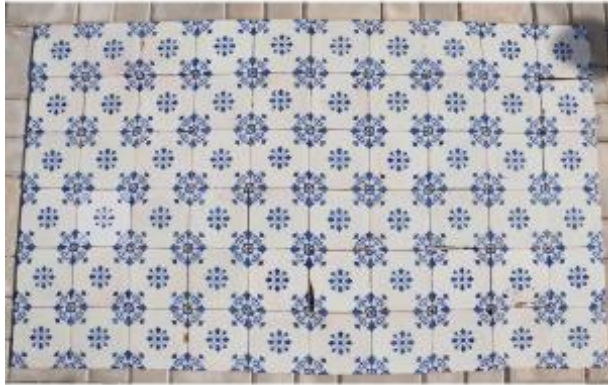

19th Century Floral Blue & White Set Of Sixty Portuguese Tiles

3 900 EUR

Period : 19th century

Condition : En l'etat

Material : Earthenware

Description

Circa: 19th Century. Country: Portugal. Material: Earthenware, Tin-glazed pottery. Item condition: Some chips and some imperfections along the tiles, some crazing. Age weathered surfaces. Condition is appropriate for age and use. See photos for complete assessment. Approximate dimensions: (Each Tile) Height: 5.66 inches / 14.4 centimeters Width: 5.66 inches / 14.4 centimeters Depth: 0.15 inches / 0.4 centimeters Approximate dimensions: (Set of Sixty) Height: 34.01 inches / 86.4 centimeters Width: 56.69 inches / 144 centimeters Depth: 0.15 inches / 0.4 centimeters