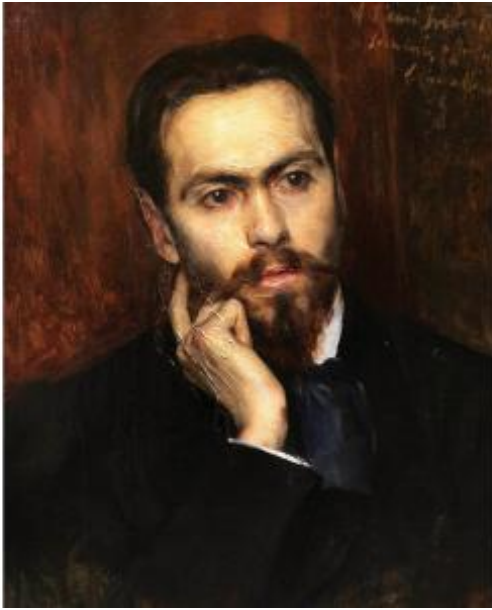

Léon Pierre Chevallier, Portrait Of A Man (louis Imbert), Painting

1 800 EUR

Signature : Léon Pierre CHEVALLIER (Sablé-sur-Sarthe, 1847 - Vincennes, 1913)

Period : 19th century

Condition : Parfait état

Material : Oil painting

Width : 46 cm

Height : 55 cm

Description

Léon Pierre CHEVALLIER (Sablé-sur-Sarthe, 1847 - Vincennes, 1913) Portrait of a man (Louis IMBERT) Oil on canvas Dedicated and signed top right à l'ami Imbert / souvenir affectueux / L. Chevallier, inscribed on reverse Louis IMBERT 55 x 46 cm Framed in blackened and gilded wood Dimensions with frame: 70 x 60 cm Note: a geographer and writer called Louis Imbert lived at this time. He authored a work entitled *La Cochinchine au seuil du XXème siècle*, printed in Bordeaux in 1900. This may be the model for the painting.