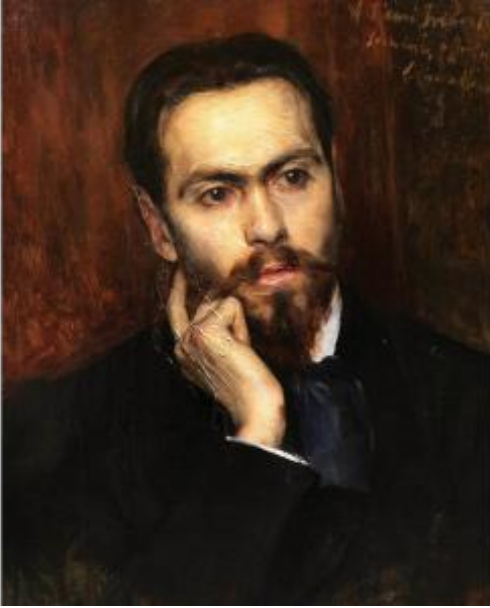

Léon Pierre Chevallier, Portrait Of A Man (louis Imbert)

1 800 EUR

Signature : Léon Pierre CHEVALLIER (Sablé-sur-Sarthe, 1847 - Vincennes, 1913)

Period : 19th century

Condition : Parfait état

Material : Oil painting

Width : 46 cm

Height : 55 cm

Description

Léon Pierre CHEVALLIER (Sablé-sur-Sarthe, 1847 - Vincennes, 1913) Portrait of a man (Louis IMBERT) Oil on canvas Dedicated and signed top right à l'ami Imbert / souvenir affectueux / L. Chevallier, inscribed on reverse Louis IMBERT 55 x 46 cm Framed in blackened and gilded wood Dimensions with frame: 70 x 60 cm Note: a geographer and writer called Louis Imbert lived at this time. He authored a work entitled *La Cochinchine au seuil du XXème siècle*, printed in Bordeaux in 1900. This may be the model for the painting.