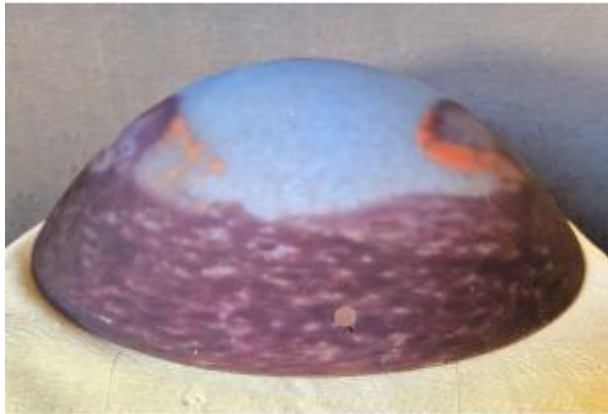

Art Deco Chandelier Basin - Signed Rethondes (circa 1930)

120 EUR

Period : 20th century

Condition : Bon état

Material : Glass paste

Diameter : 36

Height : 11,5

Description

Very beautiful lighting basin in marbled glass, signed Rethondes . This piece, typical of the Art Deco period, features shades of blue, violet and orange. Manufactured by the Degué Degué workshops, the Rethondes line is renowned for its robustness and its ability to diffuse a warm, muted light. Ideal to complement a period chandelier or for a personalized lighting design. Diameter 36 cm. Good condition, with a few scratches from use. Delivery by colissimo with adapted protections, allow 30 euros for France for France, on estimate for other destinations. Me 06 78 87 61 61.