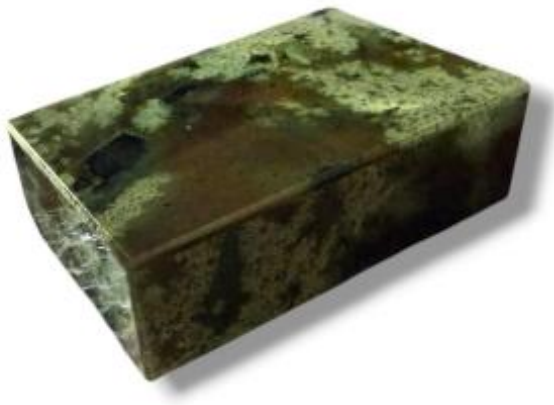

## Rectangular Box In Transvaal Jade

380 EUR

Period : 19th century

Condition : Parfait état

Material : Semi precious stone

Width : 11 cm

Height : 3,5 cm

Depth : 7,5 cm

### Description

Transvaal jade rectangular box Very beautiful piece in Transvaal jade, this particular stone has a translucent, almost marmoreal appearance The interior is lined with black-colored onyx Vintage midcentury piece. Gilded metal hinge Shipping is free and insured in mainland France.