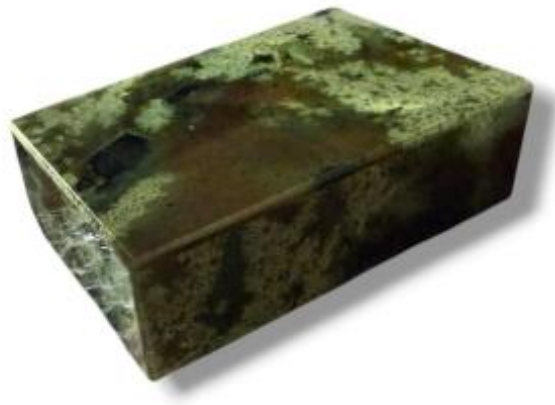

Rectangular Box In Transvaal Jade

400 EUR

Period : 19th century

Condition : Parfait état

Material : Semi precious stone

Width : 11 cm

Height : 3,5 cm

Depth : 7,5 cm

Description

Transvaal jade rectangular box Very beautiful piece in Transvaal jade, this particular stone has a translucent, almost marmoreal appearance The interior is lined with black-colored onyx Vintage midcentury piece. Gilded metal hinge Shipping is free and insured in mainland France.