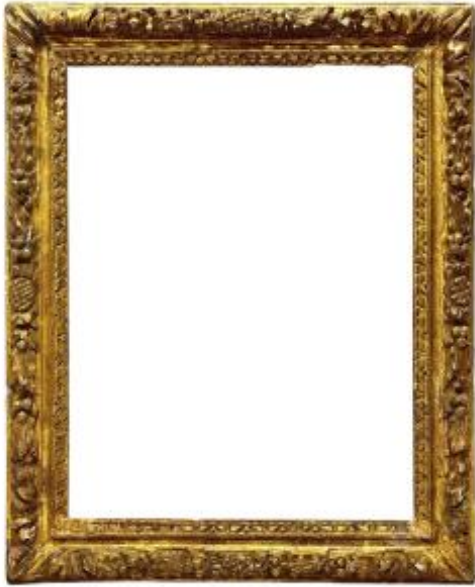

Louis XIII Period Frame - 48.8 X 37.5 Cm - Ref. Pc0557m2

5 500 EUR

Period : 17th century

Condition : Bon état

Material : Gilted wood

Description

Carved oak frame, gilded with leaf. Tore of laurels, heliotropes in the centers, acanthus in the corners. - Provenance: Amedeo Montanari Collection. Sight dimensions: 46.5 x 35.5 cm Exterior dimensions: 59.5 x 48.5 cm Rebate dimensions: 48.8 x 37.5 cm Moulding width: 6.5 cm Thickness: 2.7 cm Rebate width: 1.3 cm