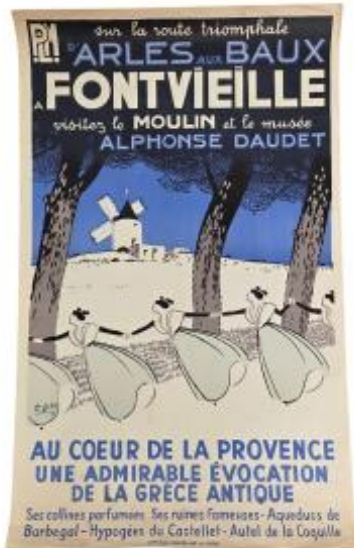

Plm Fontvieille Poster - Alphonse Daudet - After Léo Lelée - Vintage Print - 99 X 61 Cm

480 EUR

Signature : Léo LELLÉ

Period : 20th century

Condition : En l'etat

Material : Paper

Width : 61 cm

Height : 99 cm

Description

PLM poster depicting Fontvieille and Alphonse Daudet's windmill, after a design by Léo Lelée dated 1935. Early copy printed by G. de La Vasselais. Size: 99 x 61 cm. Used condition with creases, small tears, marks, and visible wear. Temporary, non-invasive support strips on the back. Pencil annotation in the lower left corner: the word "Litho," accompanied by a partially legible name and date; unidentified signature.