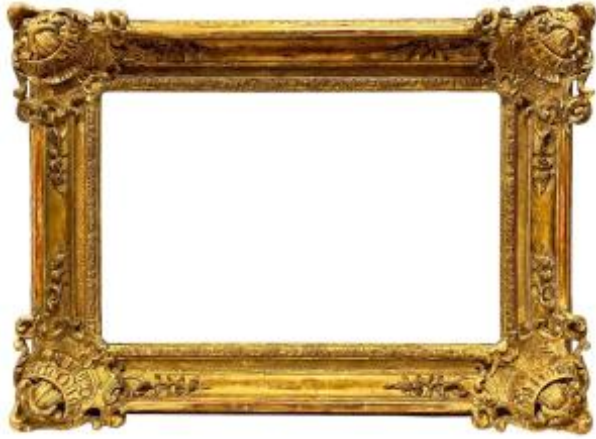

Regency Period Frame -- 32 X 51 Cm -- Ref. Pc0537m2

3 000 EUR

Period : 18th century

Condition : Bon état

Material : Gilted wood

Description

Gilt-leaf carved wooden frame. Regency period.  
-- Provenance: Amedeo Montanari Collection.  
Visible dimensions: 30.5 x 49.5 cm. External dimensions: 49 x 68 cm. Rabbet dimensions: 32 x 51 cm. Molding width: 9 cm. Thickness: 7 cm.  
Rabbet width: 0.7 cm.