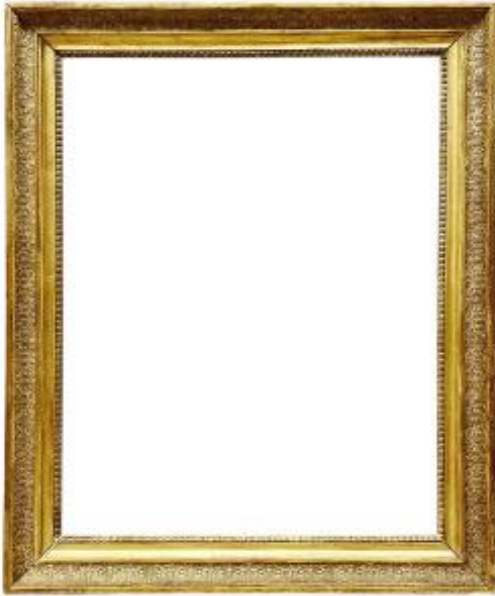

Empire Period Frame -- 65.3 X 50.3 Cm -- Ref. Pc0532m2

1 800 EUR

Period : 19th century

Condition : Bon état

Material : Stucco

Description

Wood and stucco frame. Palmette and heart-shaped frieze visible. Empire period. --
Provenance: Amedeo Montanari
Collection. Viewable dimensions: 63.8 x 48.5 cm
Exterior dimensions: 77.3 x 61.2 cm
Rebated dimensions: 65.3 x 50.5 cm
Molding width: 6.4 cm
Thickness: 5.1 cm
Rebated width: 1 cm