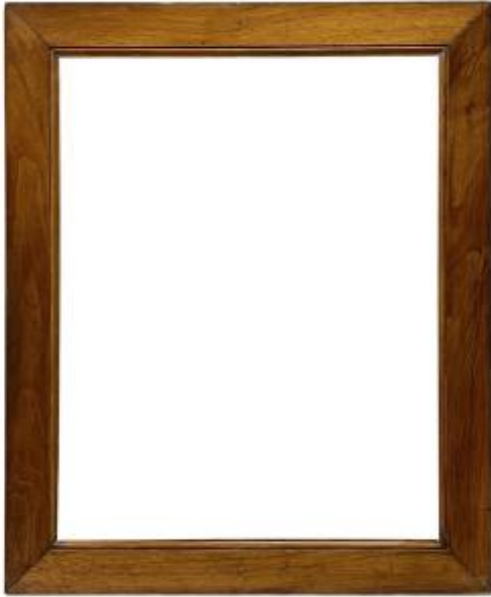

Walnut Frame -- 70.2 X 54.4 Cm -- Ref. Pc0525m2

700 EUR

Period : 20th century

Condition : Bon état

Material : Solid wood

Description

Walnut frame with visible molding. 20th century.
-- Provenance: Amedeo Montanari Collection.
Visible dimensions: 68.6 x 53 cm. External dimensions: 83.3 x 68.2 cm. Rabbet dimensions: 70.2 x 54.6 cm. Molding width: 7.5 cm. Thickness: 2 cm. Rabbet width: 1 cm.