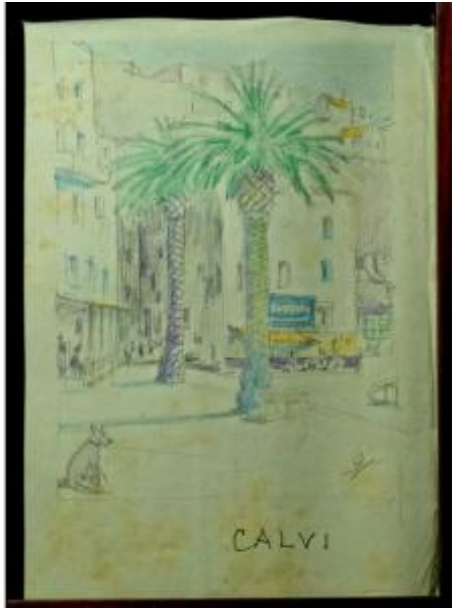

"calvi" Drawing By Gustave Alaux ...corsica 1942

110 EUR

Signature : Gustave ALAUX

Period : 20th century

Condition : Bon état

Material : Paper

Length : 16.5 cm

Height : 22 cm

Description

Graphite and colored pencil drawing in good condition....22/16.5 cm.....Title and monogrammed....Unframed. Gustave ALAUX (1887-1965) Painter, Illustrator from Bordeaux.....Official Painter of the Navy in 1926