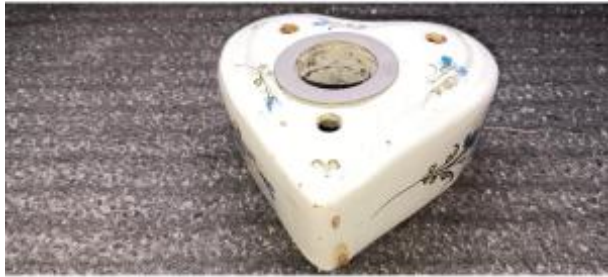

Earthenware Inkwell - Late 18th, Early 19th Century

120 EUR

Period : 18th century

Condition : Très bon état

Width : 12,5 cm

Height : 4,5 cm

Description

Earthenware Inkwell - Late 18th, Early 19th Century. High-fired earthenware inkwell, decorated with cornflower-like flowers. Its original manufacturer is unknown. The top has three pen holes and is fitted with its original pewter inkwell. In perfect condition. No restoration. No cracks or chips. Height 4.5 cm, width 12.5 cm