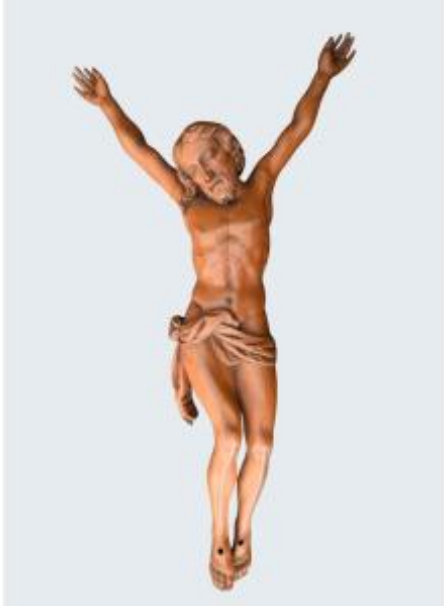

Corpus Christi In Boxwood (palm), Late 18th Century

400 EUR

Period : 18th century

Condition : Bon état

Material : Solid wood

Width : 17 cm

Height : 30 cm

Description

Sculpted figure with raised arms extending above the head, head slightly inclined to the right, eyes closed, face with stylized beard and wavy hair, slender body with soft modeling and softened anatomical transitions, loincloth simply tied; hands and feet pierced for attachment to a cross, metal ring on the reverse. Details: Height (head to feet): 23.5 cm - Width: 17 cm