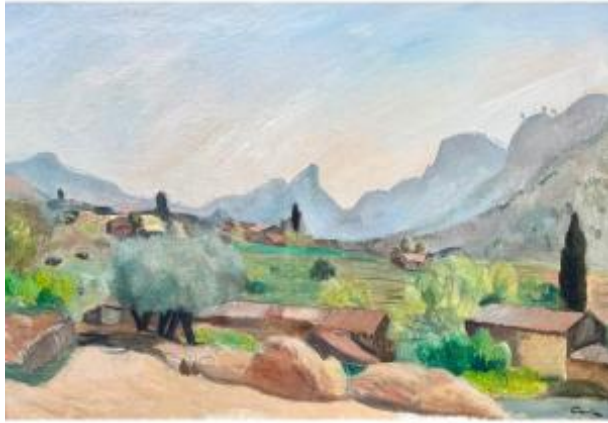

Edmond Ceria (1884-1955) Paris The Alpilles Towards Saint-rémy-de-provence

700 EUR

Signature : Edmond Ceria

Period : 20th century

Condition : Restauré par notre atelier

Material : Oil painting

Length : 55

Width : 38

Description

Edmond CÉRIA (Évians-les-Bains, 1884 - Paris, 1955) The Alpilles near Saint-Rémy-de-Provence, Oil on canvas, signed lower right. Dimensions 38 x 55 cm. Dimensions with its period frame 50 x 68 cm. Recently restored.