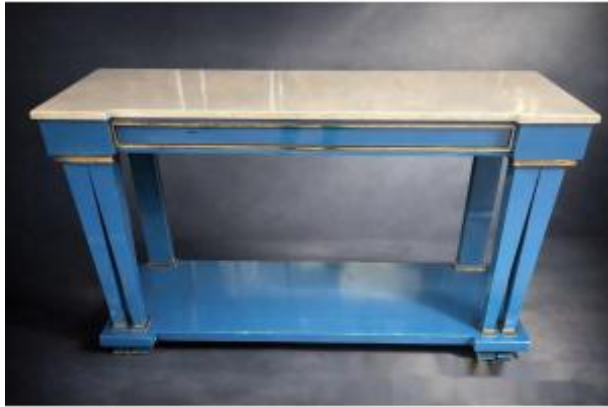

Console - Lacquer / Marble - Dlg Jansen - France - 20th Century

2 600 EUR

Signature : Dlg Jansen

Period : 20th century

Condition : Bon état

Material : Lacquer

Length : 131

Width : 40

Height : 81

Description

Neo-Art Deco console in blue lacquer, in the style of Jansen, circa 1970. This elegant Art Deco-inspired console was made around 1970, in the style of the Parisian firm Maison Jansen. The architectural structure is made of deep blue lacquered wood, highlighted by brass stringing and framing that accentuate the geometric lines. The rectangular top is made of polished light marble with slightly veined cream hues. The console rests on four rectangular legs connected by a wide lower shelf, forming a balanced and highly decorative composition. This piece illustrates the 1970s taste for reinterpreting Art Deco lines, using fine materials and an elegant contrast between colored lacquer, brass, and marble. An ideal console for an entryway, living room, or as a decorative accent piece. Period: