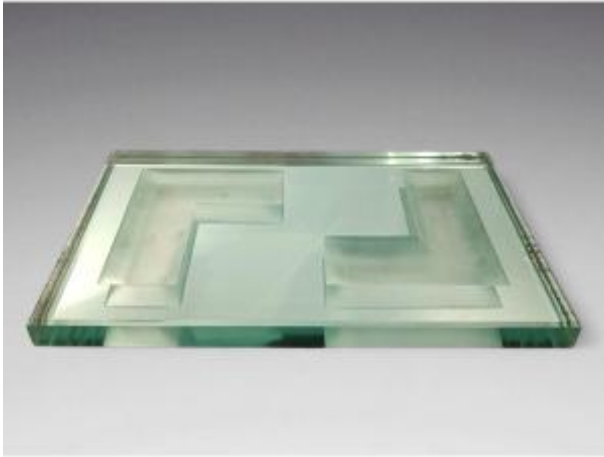

Glass Slab From Saint-gobain, Attributed To Jean Luce (circa 1930)

2 500 EUR

Period : 20th century

Condition : Etat d'usage

Material : Glass

Width : 25 cm / 9,8"

Depth : 40 cm / 15,8"

Description

Glass slab from Saint-Gobain, attributed to Jean Luce (circa 1930)

Dealer

Galerie Jacques Lafon

Specialist in 20th century furniture and art objects

Mobile : 0614098625

3 rue de Beaune

Paris 75007