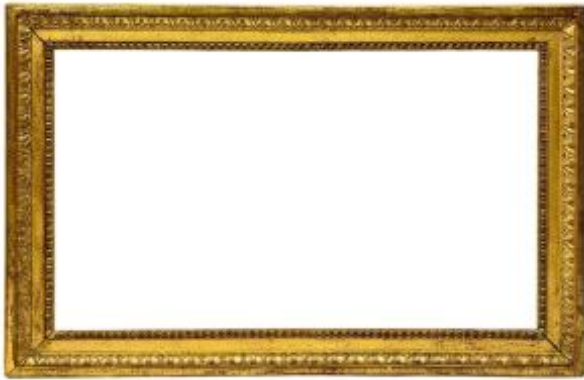

Louis XVI Period Frame -- 35.7 X 59.8 Cm -- Ref. Pc0456m2

1 100 EUR

Period : 18th century

Condition : Bon état

Material : Gilted wood

Description

Gilt carved wood frame. Heart-shaped motifs and pearls. Louis XVI period. -- Provenance: Amedeo Montanari Collection. Visible dimensions: 34 x 58.5 cm. External dimensions: 45 x 69.5 cm. Rabbet dimensions: 35.7 x 59.8 cm. Molding width: 5.5 cm. Thickness: 3 cm. Rabbet width: 0.9 cm.