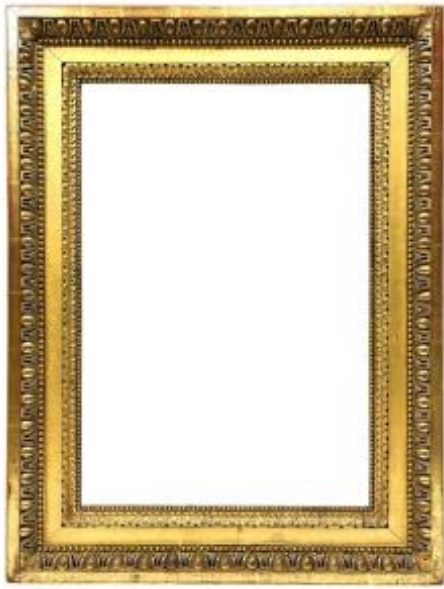

Louis XVI Period Frame -- 66.7 X 47.2 Cm -- Ref. Pc0424m2

2 300 EUR

Period : 18th century

Condition : Bon état

Material : Gilted wood

Description

Gilt molded wood frame and gilt metal (ornaments). Friezes of egg-and-dart molding, pearls, and heart-shaped motifs. Louis XVI period. -- Provenance: Amedeo Montanari Collection. Visible dimensions: 64.5 x 43 cm. External dimensions: 86 x 65 cm. Rabbet dimensions: 66.7 x 47.2 cm. Molding width: 10.5 cm. Thickness: 6 cm. Rabbet width: 1.5 cm.