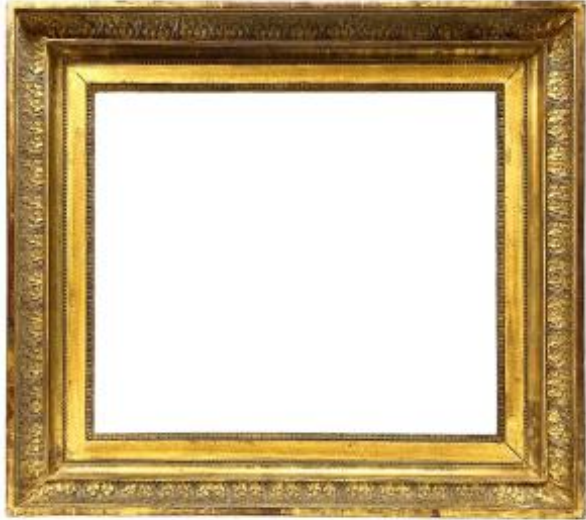

Directoire Frame -- 49.5 X 58 Cm -- Ref. Pc0422m2

1 700 EUR

Period : 18th century

Condition : Bon état

Material : Stucco

Description

Gilt wood and stucco frame. Acanthus frieze, pearls, and heart-shaped motifs. Directoire period. -- Provenance: Amedeo Montanari Collection. Visible dimensions: 47 x 56 cm. External dimensions: 68.5 x 77 cm. Rabbet dimensions: 49.5 x 58 cm. Molding width: 10.5 cm. Thickness: 7 cm. Rabbet width: 1.5 cm.