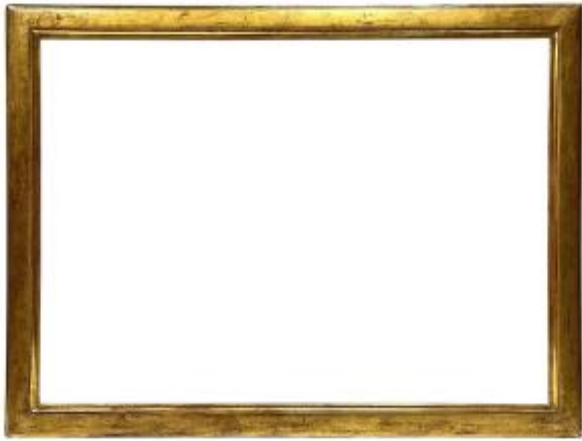

Louis XVI Period Frame -- 55 X 77 Cm -- Ref. Pc0420m2

800 EUR

Period : 18th century

Condition : Bon état

Material : Gilted wood

Description

Giltwood frame. Louis XVI period. --  
Provenance: Amedeo Montanari Collection.  
Visible dimensions: 53.5 x 77.5 cm. External dimensions: 63 x 85 cm. Rabbet dimensions: 55 x 77 cm. Molding width: 4.8 cm. Thickness: 2.3 cm. Rabbet width: 1 cm.