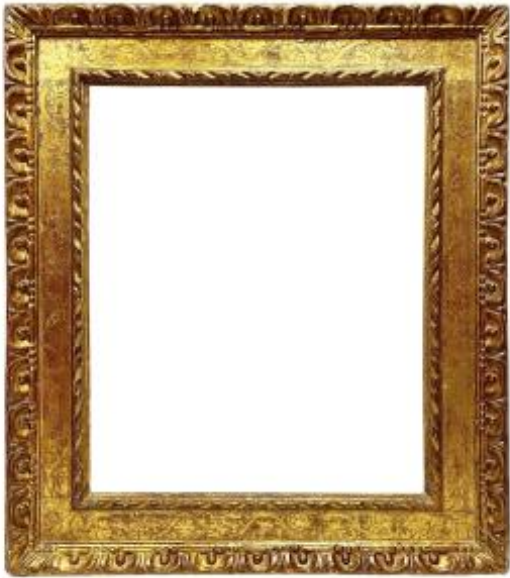

16th-century Bolognese Frame -- 66.2 X 54 Cm -- Ref. Pc0419m2

17 000 EUR

Period : 16th century

Condition : Bon état

Material : Gilted wood

Description

A carved and gilded wooden frame decorated with bulinato scrollwork, twisted ribbon, rosaries, and cabochons. Bologna, late 16th century. --
Provenance: Amedeo Montanari Collection.

Visible dimensions: 65 x 52.5 cm. External dimensions: 92 x 81 cm. Rabbet dimensions: 66.2 x 54 cm. Molding width: 14 cm. Thickness: 6.2 cm. Rabbet width: 1 cm.

Dealer

Pentcheff Cadres

Antique frames

Tel : 04 91 42 81 33