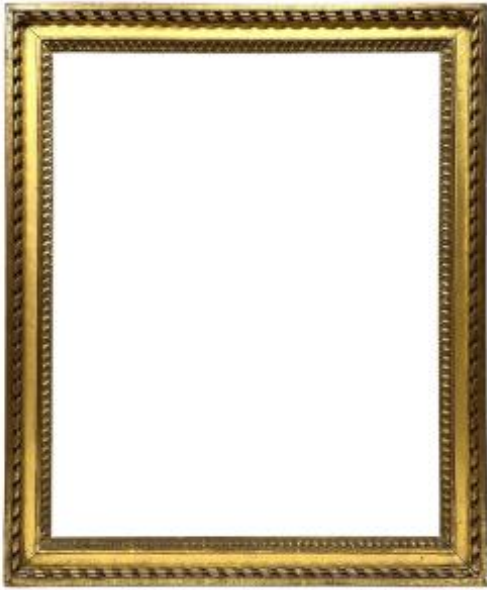

Louis XVI Period Frame -- 76 X 62 Cm -- Ref. Pc0413m2

1 100 EUR

Period : 18th century

Condition : Bon état

Material : Gilted wood

Description

Gilt carved wood frame with twisted ribbon and heart-shaped motifs. -- Provenance: Amedeo Montanari Collection. Visible dimensions: 73.5 x 59.5 cm. External dimensions: 87 x 73 cm. Rabbet dimensions: 76 x 62 cm. Molding width: 6.7 cm. Thickness: 3.5 cm. Rabbet width: 1.5 cm.