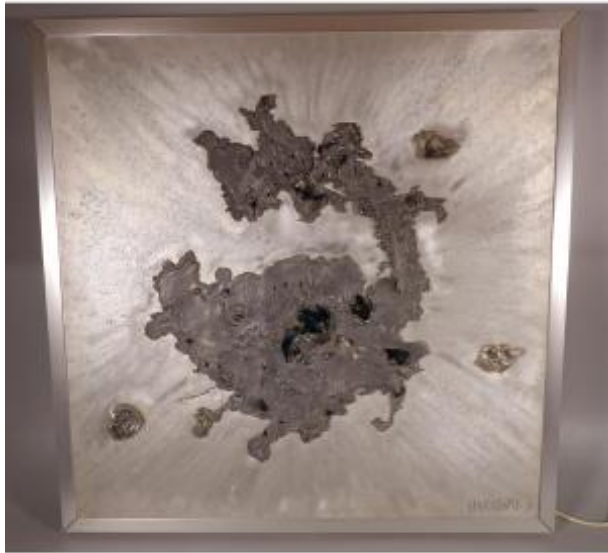

Backlit Wall Sconce In Glass And Cast Lead, 65 X 65 Cm - By Enri Dargence - 1970

750 EUR

Signature : Enri DARGENCE

Period : 20th century

Condition : Bon état

Length : 65 cm

Width : 65 cm

Depth : 4 cm

Description

Backlit Wall Sconce by Enri DARGENCE - 1970. Raw glass blocks set in cast lead. Aluminum angle frame. Plywood backing. Dimensions: 65 x 65 x 4 cm. Backlight powered by 220V, needs checking and repair. Good condition, some discreet signs of wear. Enri DARGENCE, whose real name was Henri ROUSSET, was a 20th-century artist, photographer, and portraitist, best known for his photographs of Parisian life. Shipping or delivery is extra and will be discussed depending on the destination. Local pickup is possible in the vicinity of Montfort-l'Amaury (78).