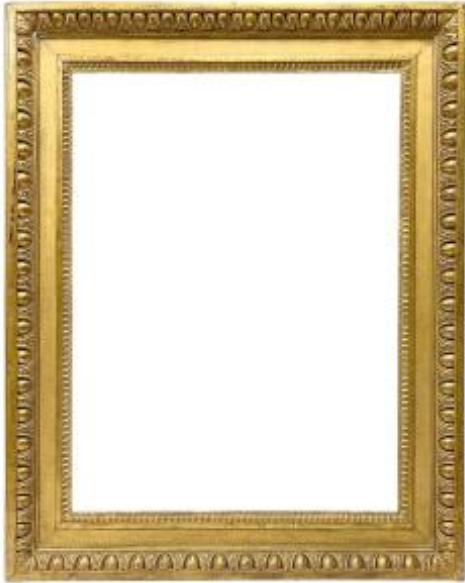

Louis XVI Period Frame -- 69 X 53 Cm -- Ref. Pc0406m2

2 500 EUR

Period : 18th century

Condition : Bon état

Material : Gilted wood

Description

Gilt carved oak frame. Egg-and-dart frieze and heart-shaped molding. Louis XVI period. --  
Provenance: Amedeo Montanari Collection.  
Reproduced in the book by Roberto Lodi and Amedeo Montanari, "Répertoire du cadre européen" (Repertoire of the European Frame), Galleria Roberto Lodi editions, 2003, page 390, no. 781. Visible dimensions: 65.7 x 50.7 cm.  
External dimensions: 87 x 72 cm. Rabbet dimensions: 69 x 53 cm. Molding width: 10 cm.  
Thickness: 5 cm. Rabbet width: 1 cm.