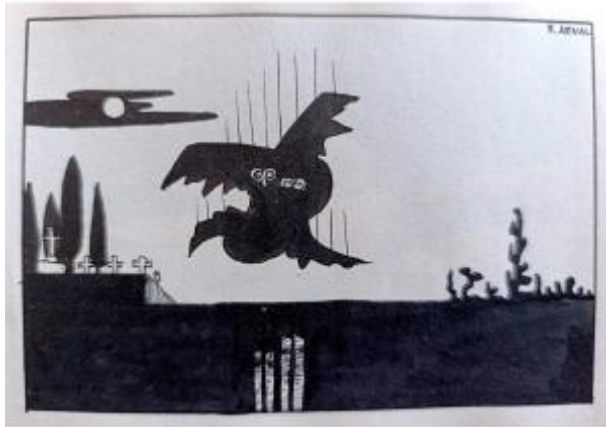

PROANTIC
LE PLUS BEAU CATALOGUE D'ANTIQUITES

Raphael Arnal (1906-1963), Night Drama, Ink On Paper, Signed, Framed, 1932

190 EUR

Signature : Raphael ARNAL (1906-1963)

Period : 20th century

Condition : Bon état

Material : Paper

Width : 13.5

Height : 9.5

Description

Drame nocturne, No. 46 from "Variations en l'air," black ink on paper by Raphael Arnal, dated 1932. Raphael Arnal (1906-1963), a Provençal expressionist artist, was born in Languedoc and studied at the École des Beaux-Arts in Montpellier. He exhibited in Montpellier, Avignon, Salon-de-Provence, Paris, and then for 14 years in Marseille, in the Pintade district, often depicted in his work, and finally in Vence and Antibes during the last years of his life. He was a close friend of Max Jacob, with whom he exchanged a significant correspondence that was later published in the magazine Massilia. A complex figure in modern art, his painting is characterized by strong expression and intense colors, but he was above all a magnificent draftsman with a precise and sure line, as seen