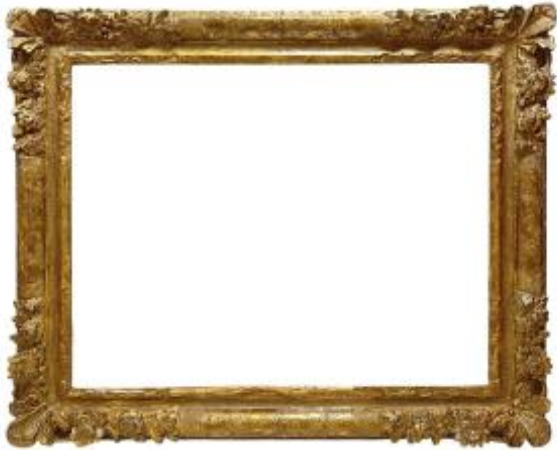

Louis XIV Period Frame With Floral Corners -- 60 X 74.5 Cm -- Ref. Pc0393m2

9 000 EUR

Period : 17th century

Condition : Bon état

Material : Gilted wood

Description

Gilt carved wood frame. Floral corners. Louis XIV period. -- Provenance: Amedeo Montanari Collection. Visible dimensions: 58 x 72.5 cm. External dimensions: 78 x 93 cm. Rabbet dimensions: 60 x 74.5 cm. Molding width: 10 cm. Thickness: 6 cm. Rabbet width: 1.2 cm.