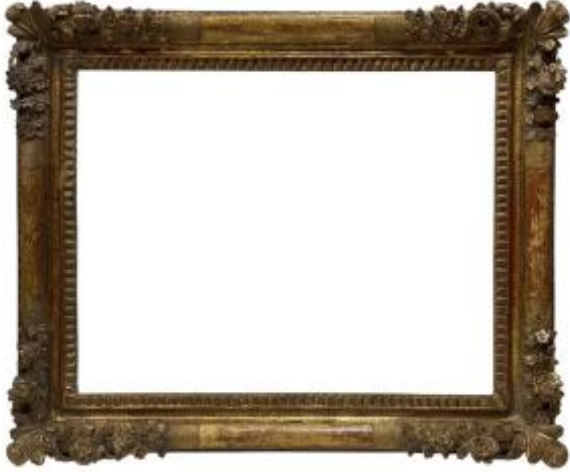

Louis XIV Period Frame With Floral Corners -- 57.5 X 73.5 Cm -- Ref. Pc0392m2

9 000 EUR

Period : 17th century

Condition : Bon état

Material : Gilted wood

Description

Gilt carved wood frame. Floral corners. Louis XIV period. -- Provenance: Amedeo Montanari Collection. Visible dimensions: 55.5 x 71.5 cm. External dimensions: 77 x 92.5 cm. Rabbet dimensions: 57.5 x 73.5 cm. Molding width: 10.5 cm. Thickness: 8 cm. Rabbet width: 1.2 cm.