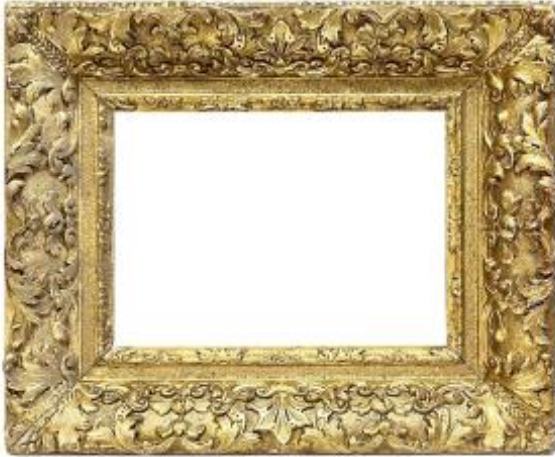

Louis XIV Period Frame -- 26 X 36 Cm -- Ref. Pc0384m2

4 000 EUR

Period : 17th century

Condition : Bon état

Material : Gilted wood

Description

Gilt carved wood frame. Bérain decoration. Louis XIV period. -- Provenance: Amedeo Montanari Collection. Visible dimensions: 25 x 35 cm. External dimensions: 48.5 x 59 cm. Rabbet dimensions: 26 x 36 cm. Molding width: 11.8 cm. Thickness: 7 cm. Rabbet width: 0.5 cm.