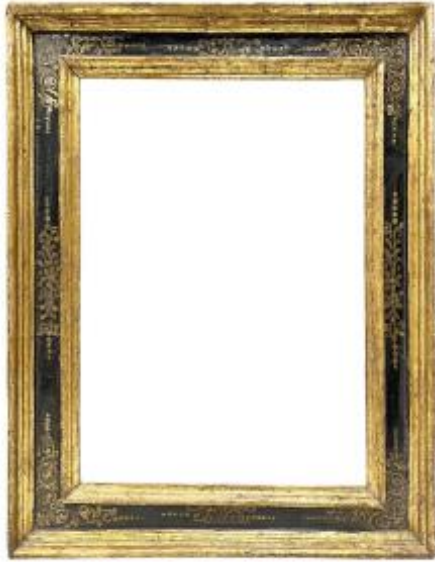

17th-century Spanish Frame -- 52.5 X 38.5 Cm -- Ref. Pc0383m2

5 500 EUR

Period : 17th century

Condition : Bon état

Material : Gilted wood

Description

Blackened and gilt wood cassette frame.  
Decorated with gilt scrolls. Spain, 17th century. --  
Provenance: Amedeo Montanari Collection.  
Visible dimensions: 51 x 36.5 cm. External  
dimensions: 67.5 x 53 cm. Rabbet dimensions:  
52.5 x 38.5 cm. Molding width: 8 cm. Thickness:  
4.7 cm. Rabbet width: 1.2 cm.