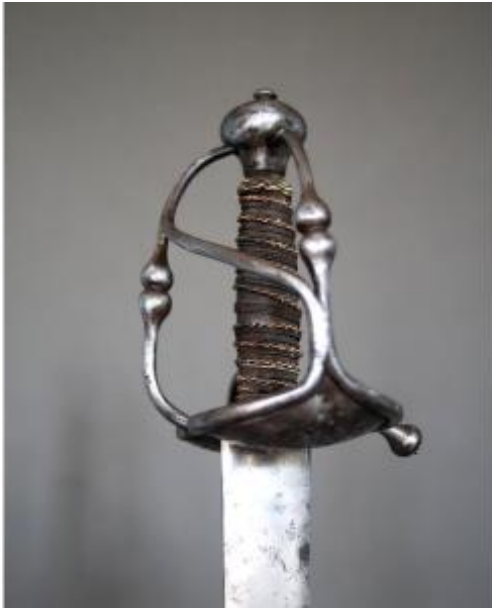

A Walloon-type Cavalry Saber - Probably Germanic, 17th Century

1 690 EUR

Period : 17th century

Condition : Etat d'usage

Description

A Walloon-type cavalry saber - Probably Germanic, 17th century. Curved blade with a single edge and a false edge on the last third. The wolf of Passau is engraved on one side. Walloon-style hilt. Missing and damaged engraving. Solid, no play. Overall length 96 cm. Blade length 81.5 cm. Weight 915 g.