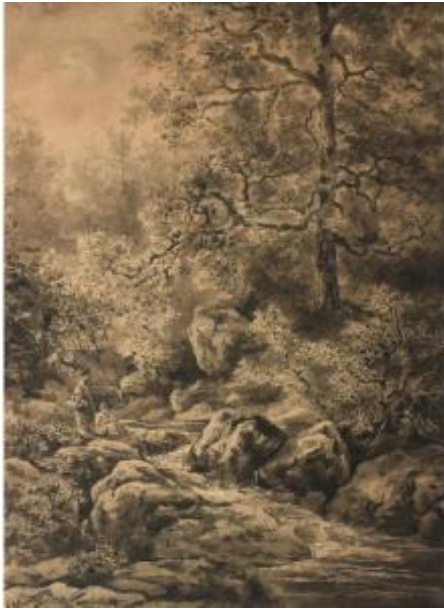

## Henri Marcette (1824-1890) - Belgian Artist

450 EUR

Period : 19th century

Condition : Bon état

Material : Paper

Width : 35,5 cm

Height : 48 cm

### Description

Description: Henri Marcette (1824-1890) Large brown wash and ink drawing on paper, depicting a wooded and rocky landscape crossed by a stream, with two figures in the background. This work is characteristic of the work of Henri Marcette, a 19th-century Belgian landscape painter, renowned for his wooded landscapes and atmospheric compositions, often inspired by the Ardennes region. The balanced and sensitive scene demonstrates a fine mastery of drawing and wash, with a nuanced treatment of the vegetation and water. Signed lower left: H. Marcette. Period: 19th century. Technique: brown wash and ink on paper. Dimensions: 48 × 35.5 cm. Condition: old paper with a patina of age and some foxing. There is a small, stable, old tear at the edge of the sheet, which does not affect the legibility of the