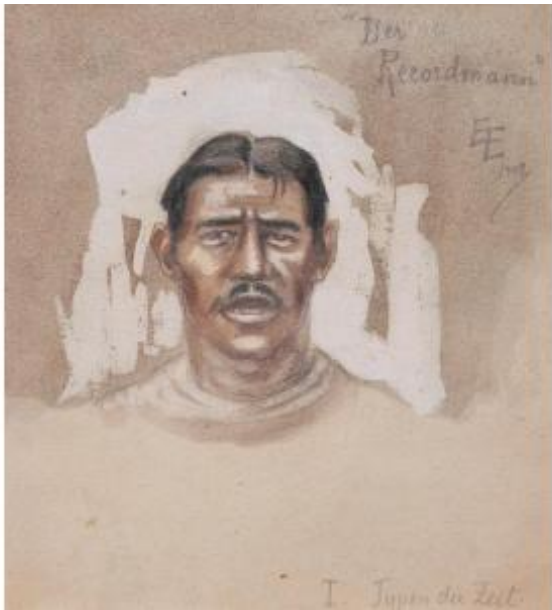

German School In 1902, Attributed To Eduard Einschlag, Der Recordmann

650 EUR

Signature : École ALLEMANDE en 1902, attribué à Eduard EINSCHLAG (Leipzig, 1879 - Treblinka, 1945)

Period : 20th century

Condition : Parfait état

Material : Oil painting on paper

Width : 22 cm

Height : 24 cm

Description

German School, 1902, attributed to Eduard Einschlag (Leipzig, 1879 - Treblinka, 1945)
Portrait of a Latin American-type man (Der Recordmann)
On the back: Three skeletons
Pencil, watercolor, ink wash, and white gouache highlights on paper (1902)
Titled, monogrammed, and dated upper right "Der Recordmann" / EE / 1902, captioned lower right "I. Typen der Zeit".
24 x 22 cm
Silvered wood frame
Dimensions with frame: 38.5 x 36.5 cm