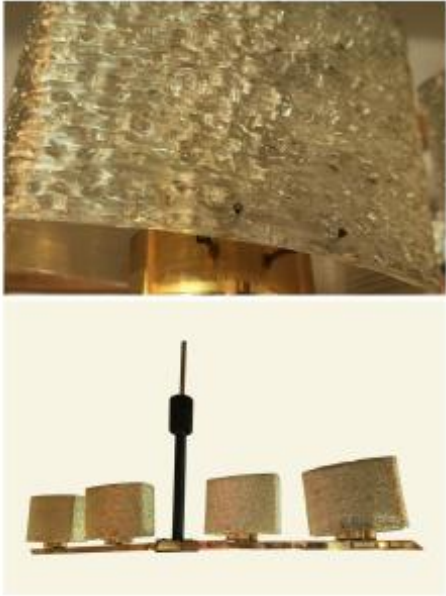

1950s Jean Gandelin Lighting

550 EUR

Signature : Jean Gandelin

Period : 20th century

Condition : Parfait état

Material : Alloy

Description

1950s light fixture by Jean Gandelin. With its understated design, it features four Duolux crystalline resin diffusers on a gold and black metal frame. It produces a powerful and richly textured light. A must-have. Free shipping.