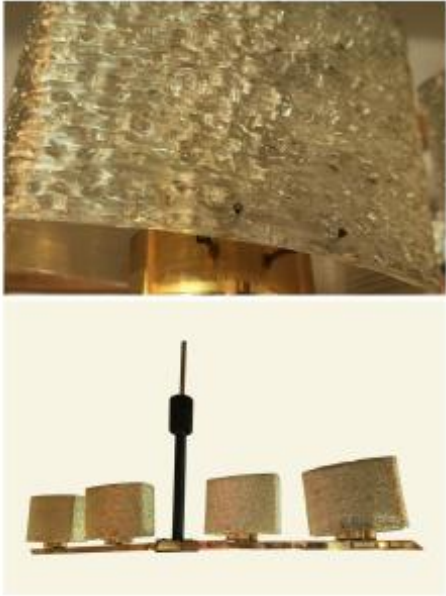

## 1950s Jean Gandelin Lighting

550 EUR

Signature : Jean Gandelin

Period : 20th century

Condition : Parfait état

Material : Alloy

### Description

1950s light fixture by Jean Gandelin. With its understated design, it features four Duolux crystalline resin diffusers on a gold and black metal frame. It produces a powerful and richly textured light. A must-have. Free shipping.