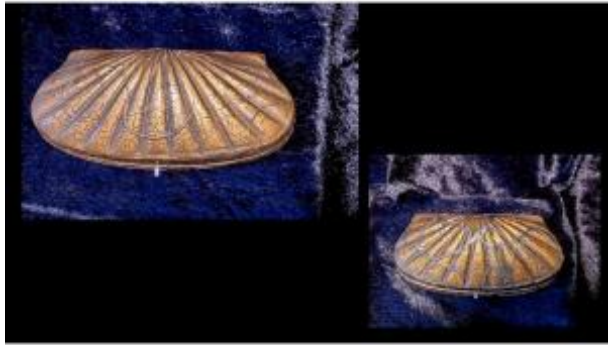

Pair Of Art Nouveau Period Jewelry Boxes

200 EUR

Period : 20th century

Condition : Bon état

Material : Gilted wood

Description

Rare Pair of Art Nouveau Jewelry Boxes -
Dimensions: Length 13 cm and 9.5 cm Depth 6
cm and 4.7 cm Height 4 cm and 3.2 cm