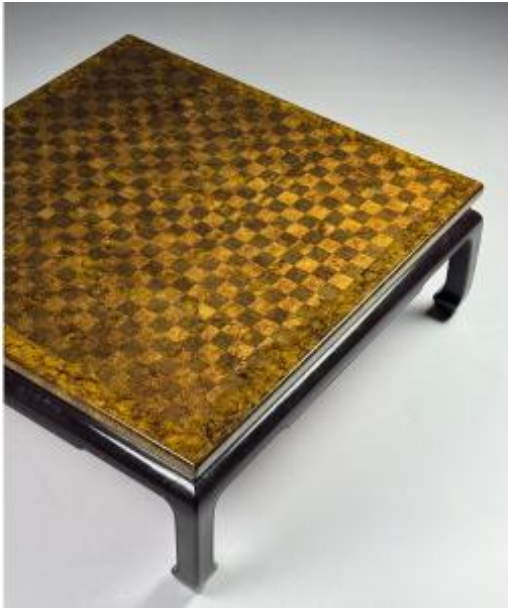

Square Asian Checkered Coffee Table

1 100 EUR

Period : 20th century

Condition : Bon état

Material : Solid wood

Length : 100

Width : 100

Height : 37

Description

Square vintage Asian coffee table. Large yellow/gold top with a checkerboard pattern. Dark brown/black legs. In good condition. The top has a very thick, glossy varnish, which unfortunately has a small chip of about 3 cm (see photos). Originating from China, second half of the 20th century. Dimensions: L100 x W100 x H37 cm