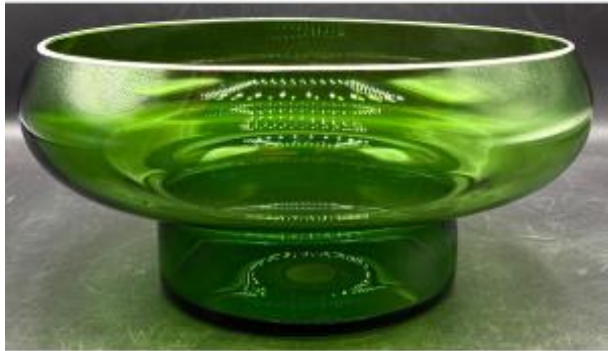

1950s Scandinavian Hand-blown Glass Bowl With Enamel Finish

380 EUR

Signature : INCONNU

Period : 20th century

Condition : Parfait état

Material : Glass

Width : 21 centimètres au plus joufflu

Diameter : 12 centimètres pour la base et 21,6 centimètres pour le rebord

Height : 9,8 centimètres

Depth : 9 centimètres

Description

A blown glass bowl... Perfect as a centerpiece or simply for decoration... Handcrafted using the hot technique... Finished with a white enamel rim... It's simple and beautiful... From the 1950s... I think it's Scandinavian glass... The green color is very clear... Weight: 680 grams