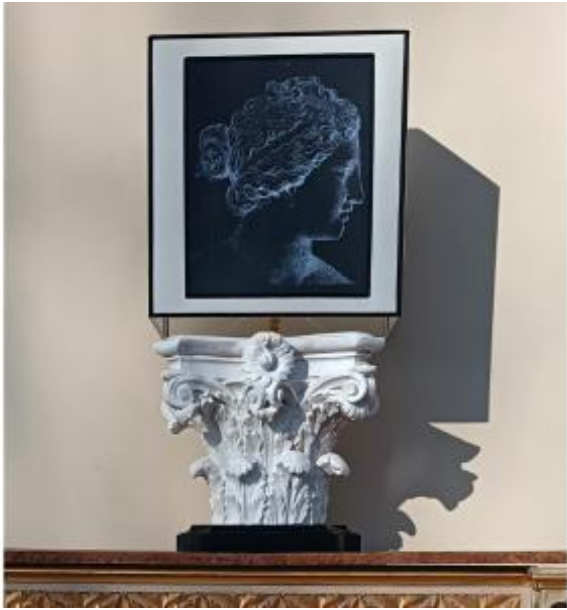

Plaster Capital Table Lamp - 1920

1 100 EUR

Period : 20th century

Condition : Très bon état

Material : Plaster

Width : 48

Height : 90

Depth : 44

Description

This refined 1920 plaster capital lamp reflects the elegance of neoclassical taste in early 20th-century design. The white plaster molded capital stands on a wooden base, while the lampshade printed with a Greek woman adds artistic charm and timeless beauty. Measurements: Capital h.40 cm, width 40 cm Shade h.48 cm, width 44 cm, depth 25 cm Total height 90 cm Worldwide shipping via FedEx - UPS - DHL with professional packing and insurance. European shipping upon agreement. Payment by bank transfer, Visa, Mastercard.